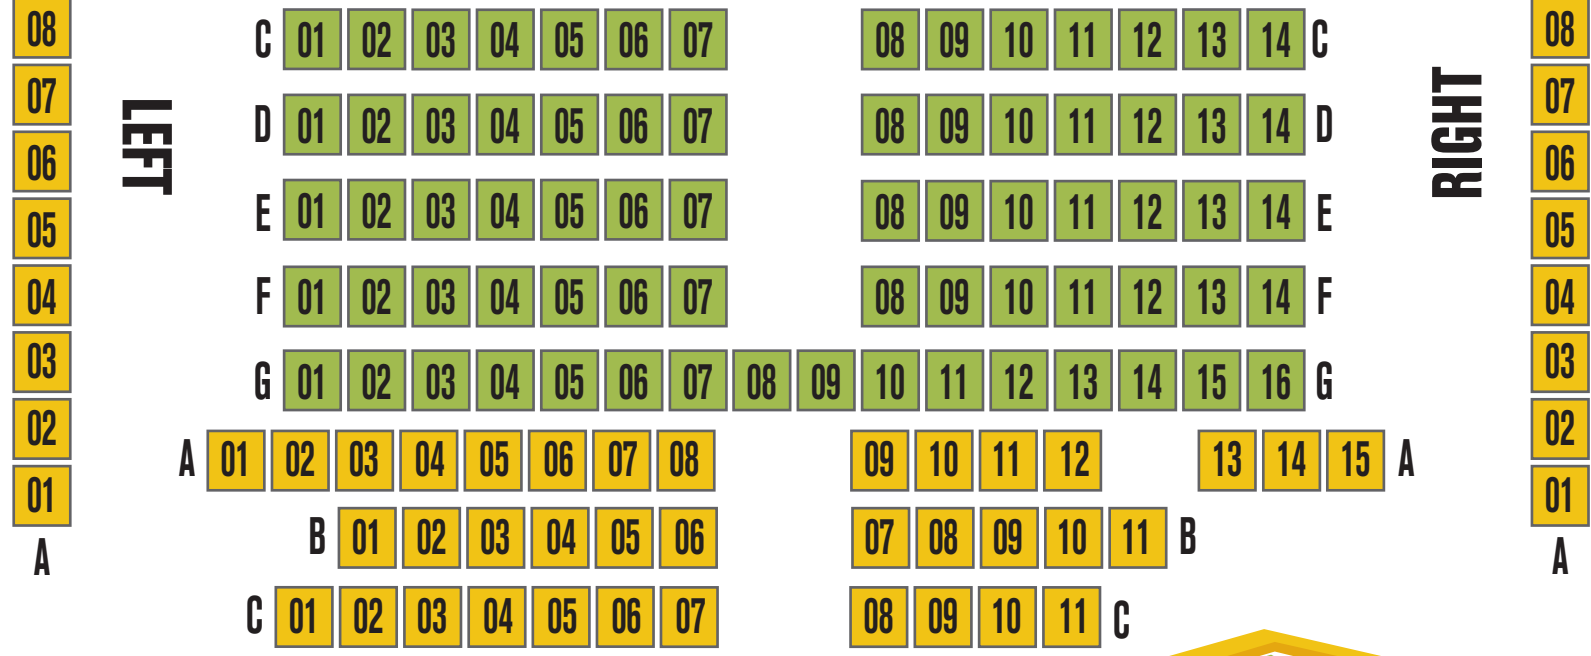

CENTER

chicago
shakespeare
 on navy pier **theater**

A Q BROTHERS'
 CHRISTMAS CAROL
 Upstairs at
 Chicago Shakespeare